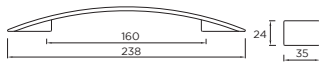

Code	HC	HL	PB
H556.160.CH	160mm	238mm	3

Stainless Steel p13