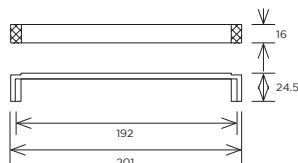

Stainless Steel p11, Chrome p21, Matt White p52

Code	HC	HL	PB
H1153.192.MB	192mm	201mm	2

Chrome p21, Satin Brass p61