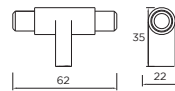

Stainless Steel p08, Nickel p25