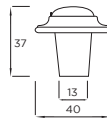

Code	HC	HL	PB
K485.40.PE	Central	40mm	3

Berwick Knob