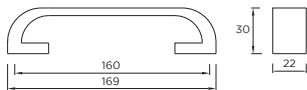

Stainless Steel p12

NEW