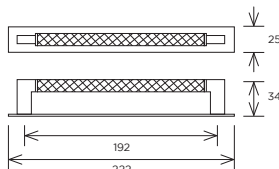

Code	HC	HL	PB
H1140.192491.AGB	192mm	222mm	3