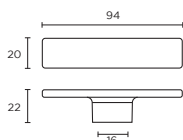

# CONCRETE EFFECT

Justice Knob

Code	HC	HL	PB
K1121.32.CT	Central	32mm	2

Justice Block Handle

Code	HC	HL	PB
H1151.128.CT	128mm	128mm	4

Alexandra T-Bar Handle

Code	HC	HL	PB
H1152.16.CT	16mm	94mm	2

Alexandra T-Bar Handle