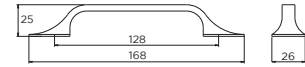

Hampshire Bow Handle