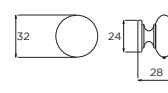

Code	HC	HL	PB
K265.33.CH	Central	32mm	1

Black Satin p45, Bright Copper p59