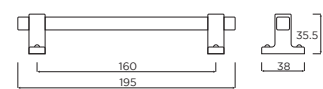

BEST SELLER

Leeming Bar Handle

Code	HC	HL	PB
H1002.160.SS	160mm	222mm	1

Bright Nickel p26, Black Satin Effect p45

Dartmouth Bar Handle

Code	HC	HL	PB
H1128.160.SS	160mm	195mm	4

Chrome p20, Aged Brass p62

Strand T-Bar Handle