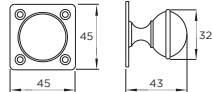

Chrome p17, Bright Nickel p25