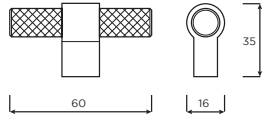

Code	HC	HL	PB
H1125.35.SS	Central	60mm	2