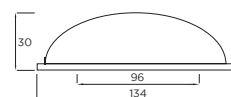

Code	HC	HL	PB
H803.96.PE	96mm	134mm	5