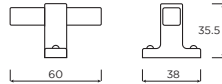

Code	HC	HL	PB
H1123.60.CH	Central	60mm	2

Stainless Steel p08, Aged Brass p62