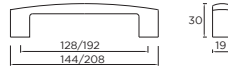

Code	HC	HL	PB
H1014.128.BC	128mm	144mm	2
H1015.192.BC	192mm	208mm	2

Stainless Steel p11, Chrome p21, Black Satin p46, Bright Copper p59