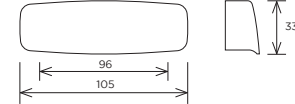

Matt Black p49