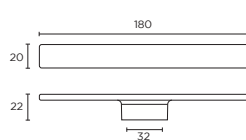

Code	HC	HL	PB
H1152.32.CT	32mm	180mm	4