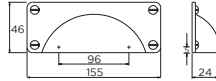

# PEWTER

BEST SELLER

Barford Cup Handle

Code	HC	HL	PB
H624.64.PE	64mm	90mm	4

Warwick Cup Handle

Code	HC	HL	PB
H1055.96.PE	96mm	155mm	4

BEST SELLER

Cromwell Cup Handle