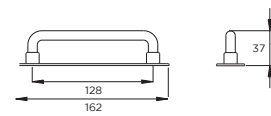

Stainless Steel p07, Black Satin p45

Linton T-Bar Handle

Code	HC	HL	PB
H1120.60.CH	Central	60mm	2

Linton Bar Handle

Code	HC	HL	PB
H1120.160.CH	160mm	178mm	3
H1120.256.CH	256mm	306mm	3

Linton D-Handle

Code	HC	HL	PB
H1080.128.CH	128mm	162mm	5