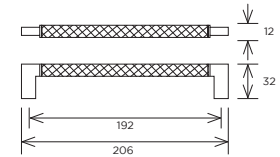

Stainless Steel p08, Matt Black p49, Antique Bronze p55

NEW