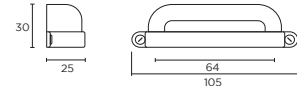

Chrome p17

Harton Cup Handle

Code	HC	HL	PB
H1146.105.BN	64mm	105mm	2

Aged Brass p62

Wellington Cup Handle

Code	HC	HL	PB
H1079.32.BN	32mm	100mm	4

Chrome p18

York Cup Handle