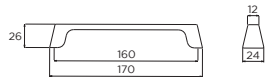

Code	HC	HL	PB
H1085.160.SS	160mm	170mm	2

Chrome p21, Industrial Matt Black p50, Aged Copper p60