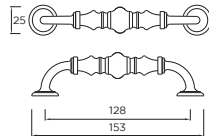

Code	HC	HL	PB
H368.128.PEGC	128mm	153mm	2

Milner D-Handle