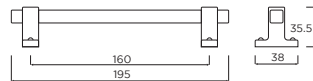

Bloomfield Bar Handle

Code	HC	HL	PB
H994.160.CH	160mm	225mm	3

Black Satin p45

Dartmouth Bar Handle

Code	HC	HL	PB
H1128.160.CH	160mm	195mm	4

Stainless Steel p09, Aged Brass p62

Weel T-Bar Handle

Code	HC	HL	PB
H1091.60.CH	Central	60mm	1