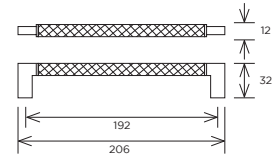

Code	HC	HL	PB
H1140.192.MB	192mm	206mm	3