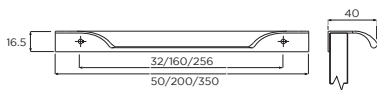

Black Satin p46

Seattle Trim Handle **RM**

Code	HC	HL	PB
H1089.145.SS	62mm	145mm	2
H1089.295.SS	192mm	295mm	2
H1089.395.SS	286mm	395mm	2
H1089.445.SS	335mm	445mm	2
H1089.495.SS	382mm	495mm	2
H1089.595.SS	481mm	595mm	2
H1089.795.SS	668mm	795mm	3
H1089.895.SS	766mm	895mm	3
H1089.995.SS	866mm	995mm	3