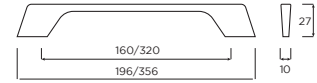

Code	HC	HL	PB
H1139.160.MW	160mm	196mm	2
H1139.320.MW	320mm	356mm	3

Stainless Steel p10, Matt Black p48