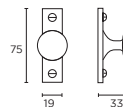

Code	HC	HL	PB
K1116.75.PE	Central	75mm	4

Barford Knob