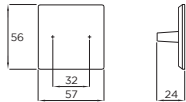

BEST SELLER

Code	HC	HL	PB
K686.32.SN	32mm	57mm	2

Chelsea Knob