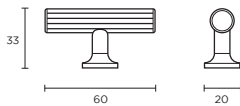

Code	HC	HL	PB
H1143.60.SS	Central	60mm	1

Bright Nickel p25, Aged Brass p62