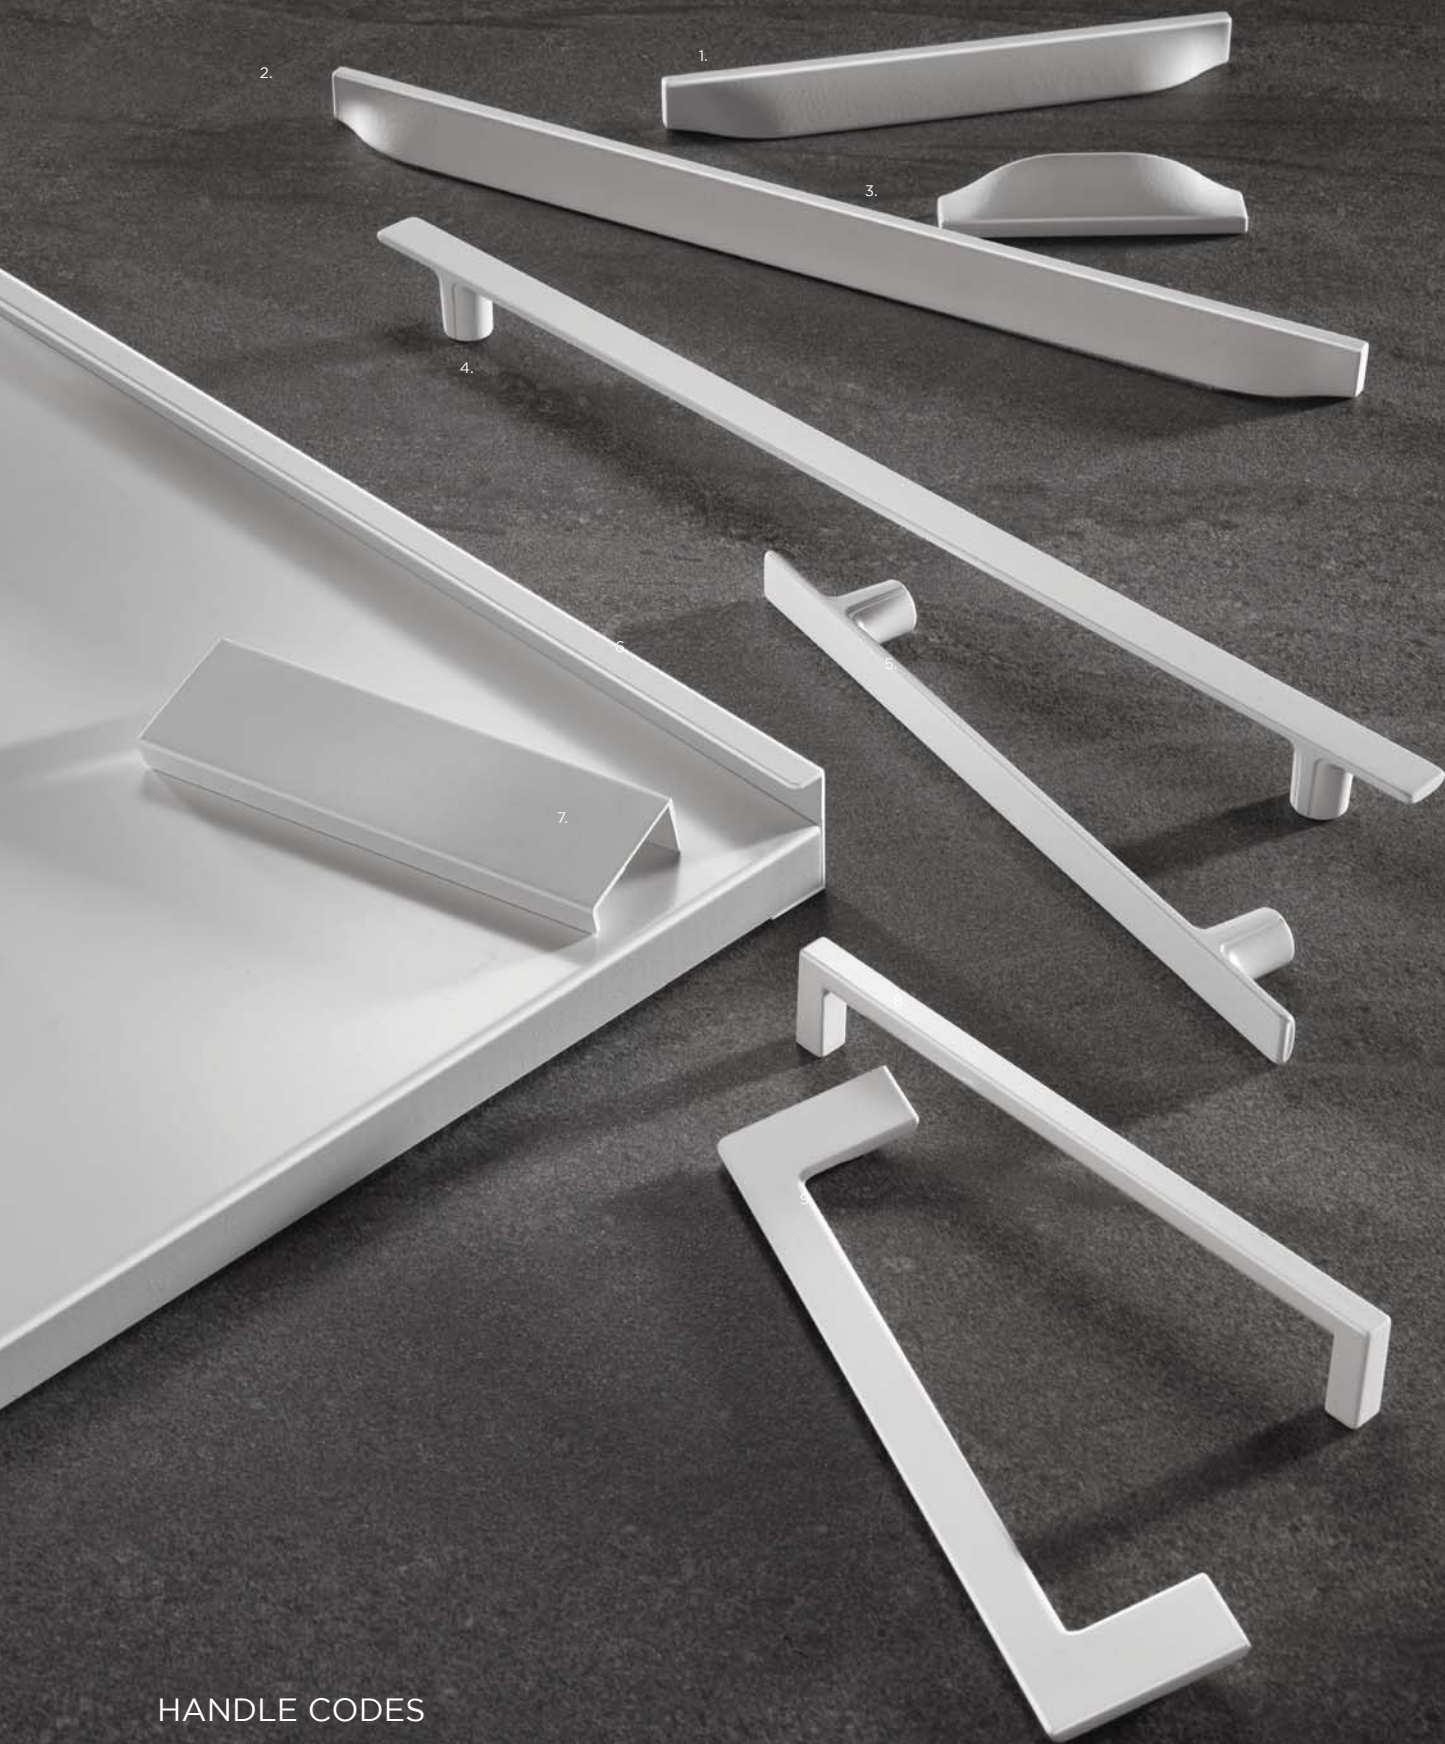

HANDLE CODES

---

1. H1138.160.MW 2. H1138.320.MW 3. H1138.64.MW 4. H1130.320.MW 5. H1130.160.MW
6. H1131.250.MW 7. H1131.90.MW 8. H1137.160.MW 9. H1132.160.MW