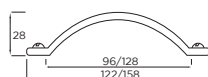

Manor Bow Handle

Code	HC	HL	PB
H546.96.PE	96mm	134mm	4

BEST SELLER

Kilby Bow Handle

Code	HC	HL	PB
H148.96.HPE	96mm	122mm	3
H149.128.HPE	128mm	158mm	4

BEST SELLER

Huncote Bow Handle

Code	HC	HL	PB
H153.96.PE	96mm	154mm	4