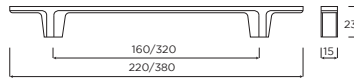

Yard Cup Handle

Code	HC	HL	PB
H1138.64.MW	64mm	94mm	1
H1138.160.MW	160mm	190mm	2
H1138.320.MW	320mm	350mm	3

Matt Black p48, Aged Brass p63

Hove D-Handle

Code	HC	HL	PB
H1130.160.MW	160mm	220mm	2
H1130.320.MW	320mm	380mm	2