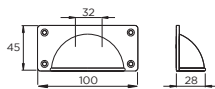

Code	HC	HL	PB
H1079.32.BN	32mm	100mm	4

Chrome p18