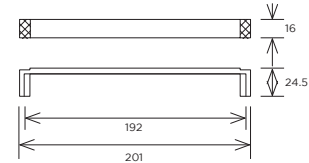

Chrome p21, Matt Black p48