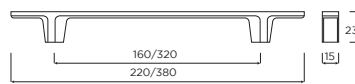

Code	HC	HL	PB
H1130.160.MB	160mm	220mm	2
H1130.320.MB	320mm	380mm	2

Stainless Steel p11, Matt White p52