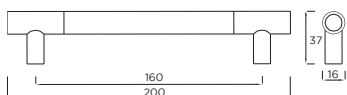

Code	HC	HL	PB
K967.50.WA	Central	50mm	2

Taylor Bow Handle  
Oak

Code	HC	HL	PB
H954.192.OA	192mm	265mm	3

Smith Bar Handle  
Wenge finish and stainless steel

Code	HC	HL	PB
H953.160.SSWE	160mm	200mm	3

Short D-Handle  
Brushed steel and oak