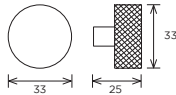

Code	HC	HL	PB
K1120.33.MB	Central	33mm	1