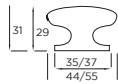

Code	HC	HL	PB
S87/44BL	Central	44mm	1
S87/55BL	Central	55mm	1

Spencer Knob
Light Oak