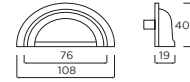

Code	HC	HL	PB
H1127.76.CH	76mm	108mm	5

Antique Bronze Effect p55

BEST SELLER