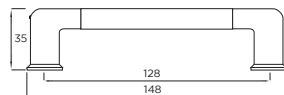

Code	HC	HL	PB
H012.128.SS	128mm	148mm	2

Melton D-Handle