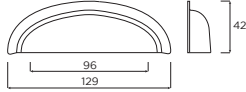

Bright Nickel p25, Antique Bronze Effect p55

BEST SELLER

Wellington Knob

Code	HC	HL	PB
K879.34.CH	Central	94mm	5

Bright Nickel p25

Hood Cup Handle

Code	HC	HL	PB
H1136.96.CH	96mm	129mm	2

Barton Cup Handle