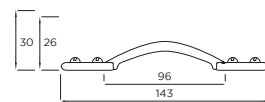

Code	HC	HL	PB
H151.96.PE	96mm	143mm	4