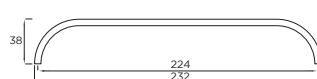

STAINLESS STEEL

BEST SELLER

Code	HC	HL	PB
11.2620.96.SS	96mm	110mm	2
11.2620.SS	128mm	144mm	2

Chrome p21

Code	HC	HL	PB
H004.128.SF	128mm	136mm	1
H005.160.SF	160mm	168mm	2

Code	HC	HL	PB
8/963.A.SS	160mm	185mm	1

Code	HC	HL	PB
H415.160.BS	160mm	170mm	2
H413.320.BS	320mm	332mm	3

Chrome p21

Code	HC	HL	PB
H733.160.SS	160mm	200mm	2

BEST SELLER

Code	HC	HL	PB
H003.160.SF	160mm	182mm	2

Code	HC	HL	PB
H1132.160.SS	160mm	180mm	2

Chrome p21, Matt Black p48, Matt White p52

Code	HC	HL	PB
H1130.160.SS	160mm	220mm	2
H1130.320.SS	320mm	380mm	3

Matt Black p48, Matt White p52

Code	HC	HL	PB
H352.160.SS	160mm	173mm	2

Code	HC	HL	PB
H861.160.SS	160mm	204mm	2

Code	HC	HL	PB
H721.224.SS	224mm	232mm	2

BEST SELLER

Code	HC	HL	PB
H023.128.SS	128mm	147mm	4
H022.192.SS	192mm	215mm	3

Chrome p21, Black Satin p46, Black Chrome p47, Bright Copper p59