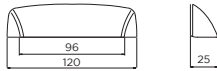

Code	HC	HL	PB
H1108.96.AC	96mm	120mm	2

Chrome p18, Industrial Matt Black p50
Antique Bronze Effect p55