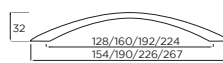

Code	HC	HL	PB
1949SS	128mm	154mm	1
1950SS	160mm	190mm	1
1781SS	192mm	226mm	1
2285SS	224mm	267mm	1

Skelton Bow Handle

Code	HC	HL	PB
H585.128.SS	128mm	147mm	1