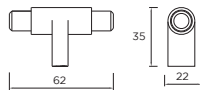

Code	HC	HL	PB
H1003.62.SS	Central	62mm	1

Bright Nickel p25, Black Satin Effect p45