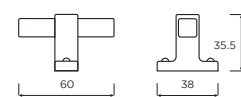

Code	HC	HL	PB
H1123.60.SS	Central	60mm	2

Chrome p20, Aged Brass p62