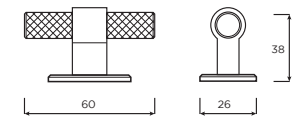

Code	HC	HL	PB
H1125.35B385MB	Central	60mm	3

Knurled Circular Backplate