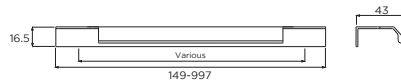

Clapham Trim Handle

Code	HC	HL	PB
H732.160.SS	160mm	176mm	2