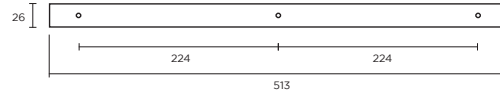

- Matt Black
- Stainless Steel
- Aged Brass

Code	HC	HL	PB
B489.513.MB	448mm	513mm	2
B489.513.SS	448mm	513mm	2
B489.513.AGB	448mm	513mm	3