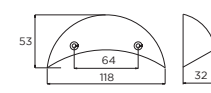

BEST SELLER

Portland Cup Handle

Code	HC	HL	PB
1003/79SS.SS	64mm	78mm	1

Guildford Cup Handle

Code	HC	HL	PB
H1027.32.SS	32mm	98mm	1
H1028.64.SS	64mm	130mm	2
H1029.128.SS	128mm	193mm	3

Hyde Trim Handle

Code	HC	HL	PB
H423.32.BS	32mm	50mm	1