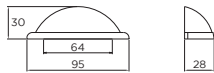

Industrial Matt Black p50

BEST SELLER