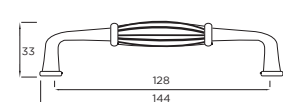

Code	HC	HL	PB
H351.128.AP	128mm	144mm	1