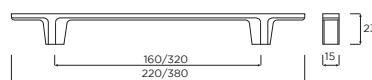

Code	HC	HL	PB
H003.160.SF	160mm	182mm	2

Camden D-Handle

Code	HC	HL	PB
H1132.160.SS	160mm	180mm	2

Chrome p21, Matt Black p48, Matt White p52

Hove D-Handle

Code	HC	HL	PB
H1130.160.SS	160mm	220mm	2
H1130.320.SS	320mm	380mm	3