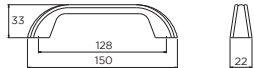

Code	HC	HL	PB
H1054.128.PE	128mm	150mm	4

Hastings Bow Handle