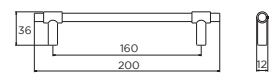

Code	HC	HL	PB
H1048.160.PE	160mm	200mm	4