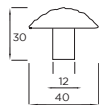

Backplate B487.40.PE | Price band 1

Heath Knob

Code	HC	HL	PB
K630.46.PE	Central	46mm	4

Copt Knob

Code	HC	HL	PB
K481.40.PE	Central	40mm	3

Hidcote Knob

Code	HC	HL	PB
K305.40.PE	Central	40mm	3

Hampshire Knob