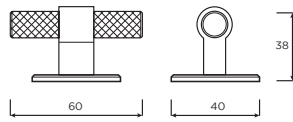

Code	HC	HL	PB
H1125.35B383AGB	Central	60mm	3

Knurled T-Bar Handle with circular backplate