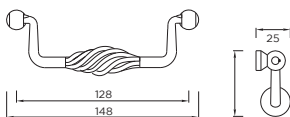

Brandon Bow Handle

Code	HC	HL	PB
IRC3078	96mm	148mm	2

Wolsingham Drop Handle

Code	HC	HL	PB
H091.128.Cl	128mm	148mm	2

Wolsingham Knob

Code	HC	HL	PB
K083.32.Cl	Central	32mm	2

Wolsingham T-Bar Handle

Code	HC	HL	PB
H080.74.Cl	Central	74mm	2