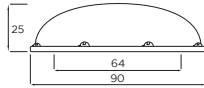

Code	HC	HL	PB
H624.64.PE	64mm	90mm	4

Warwick Cup Handle