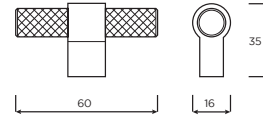

Code	HC	HL	PB
K1117.32.MB	Central	32mm	1

Knurled T-Bar Handle

Code	HC	HL	PB
H1125.35.SS	Central	60mm	2

Knurled T-Bar Handle

Code	HC	HL	PB
H1125.35.AGB	Central	60mm	2

Knurled T-Bar Handle

Code	HC	HL	PB
H1125.35.MB	Central	60mm	2