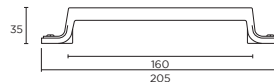

Code	HC	HL	PB
H882.160.BN	160mm	232mm	5

Chrome p20

Arlington Bar Handle

Code	HC	HL	PB
H503.128.BN	128mm	168mm	2
H504.192.BN	192mm	232mm	2

Stainless Steel p09, Black Satin p45

Harton Bow Handle

Code	HC	HL	PB
H1147.205.BN	160mm	205mm	2