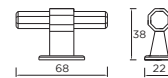

Bloomfield T-Bar Handle

Code	HC	HL	PB
H995.68.BS	Central	68mm	1

Chrome p20

Barton Cup Handle

Code	HC	HL	PB
H1092.64.BS	64mm	104mm	1

Chrome p18, Bright Copper p59

Leeming Bar Handle

Code	HC	HL	PB
H1002.160.BS	160mm	222mm	2