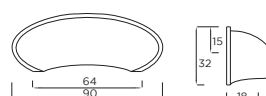

Code	HC	HL	PB
H987.64.PE	64mm	90mm	4

Wixford Cup Handle