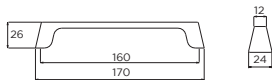

Code	HC	HL	PB
H1132.160.CH	160mm	180mm	2

Stainless Steel p11, Black Matt p48, White Matt p52

Hoxton D-Handle

Code	HC	HL	PB
H1085.160.CH	160mm	170mm	2

Stainless Steel p12, Industrial Matt Black p50, Aged Copper p60