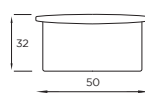

Code	HC	HL	PB
K808.50.SS	30mm	50mm	2

Hill Cup Handle