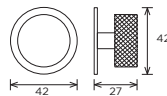

Stainless Steel p08, Matt Black p49, Antique Bronze p55

NEW