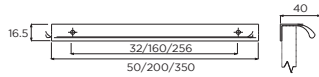

Thorpe Bar Handle  
14mmØ diameter

Code	HC	HL	PB
H109.188.BS	160mm	188mm	2
H110.237.BS	209mm	237mm	2

Stainless Steel p07, Chrome p20

Marylebone Trim Handle **RM**

Code	HC	HL	PB
H1087.32.BS	32mm	50mm	1
H1087.160.BS	160mm	200mm	1
H1087.256.BS	256mm	350mm	2