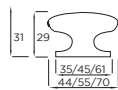

Code	HC	HL	PB
S87/44CR	Central	44mm	1
S87/55CR	Central	55mm	1
S87/70CR	Central	70mm	2

Howlett Knob
Walnut finish