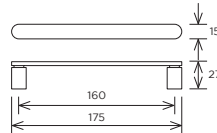

NEW

Lloyd Knob

Code	HC	HL	PB
K1124.25.MB	Central	25mm	1

Brushed Brass p61

NEW

Lloyd D-Handle

Code	HC	HL	PB
H1156.160.MB	160mm	175mm	2

Brushed Brass p61