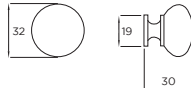

# STAINLESS STEEL

BEST SELLER

Lythe Knob

Code	HC	HL	PB
K1068.64.SS	Central	64mm	2

Chrome p17, Bright Copper p59

BEST SELLER

Portland Knob

Code	HC	HL	PB
TK2SS	Central	32mm	1