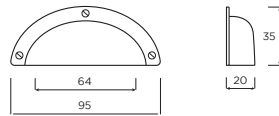

Hoxton Cup Handle

Code	HC	HL	PB
H1104.96.MB	96mm	120mm	2