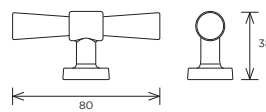

Code	HC	HL	PB
K886.30.PE	Central	32mm	3

Coles T-Bar Handle

Code	HC	HL	PB
H642.80.PE	Central	80mm	5

Skelton T-Bar Handle

Code	HC	HL	PB
K1115.80.PE	Central	80mm	4

Milveston Cup Handle

Code	HC	HL	PB
H457.64.PE	64mm	92mm	3