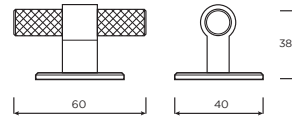

Code	HC	HL	PB
H1125.35B383MB	Central	60mm	3

Knurled T-Bar Handles with rectangular backplate