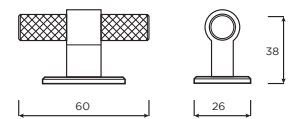

Code	HC	HL	PB
H1125.35B383MB	Central	60mm	3

Knurled T-Bar Handles with rectangular backplate

Code	HC	HL	PB
H1125.35B385SS	Central	60mm	3

Knurled T-Bar Handles with rectangular backplate

Code	HC	HL	PB
H1125.35B385AGB	Central	60mm	3