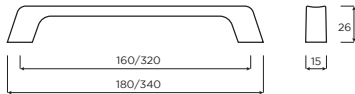

Stainless Steel p09, Matt Black p48, Brushed Brass p61