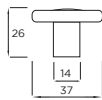

Code	HC	HL	PB
K791.37.PE	Central	37mm	2

Loxley Knob