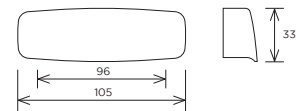

Code	HC	HL	PB
H1155.96.MB	96mm	105mm	2