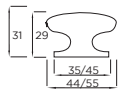

Code	HC	HL	PB
S87/44X10	Central	44mm	1
S87/55X10	Central	55mm	1

Archer Knob
Oak