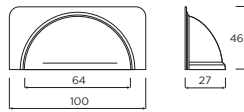

Code	HC	HL	PB
H1112.64.PE	64mm	100mm	4

Skelton Bar Handle