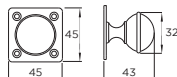

Code	HC	HL	PB
K1075.32.CH	Central	45mm	5

Bright Nickel p25, Antique Bronze Effect p55

BEST SELLER