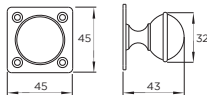

Code	HC	HL	PB
K1075.32.BN	Central	45mm	5

Chrome p17, Antique Bronze Effect p55