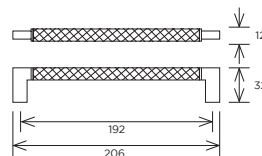

NEW

Didsbury Knob

Code	HC	HL	PB
K1120.33490BR	Central	42mm	2

Stainless Steel p08, Matt Black p49, Aged Brass p63

Didsbury D-Handle

Code	HC	HL	PB
H1140.192.BR	192mm	206mm	3

Stainless Steel p08, Matt Black p49, Aged Brass p63