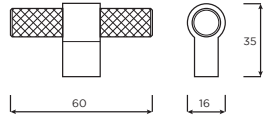

Code	HC	HL	PB
K1117.32.MB	Central	32mm	1

Knurled T-Bar Handle

Code	HC	HL	PB
H1125.35.SS	Central	60mm	2

Knurled T-Bar Handle

Code	HC	HL	PB
H1125.35.AGB	Central	60mm	2

Knurled T-Bar Handle

Code	HC	HL	PB
H1125.35.MB	Central	60mm	2