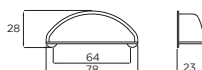

Code	HC	HL	PB
1003/79SS.SS	64mm	78mm	1

Guildford Cup Handle