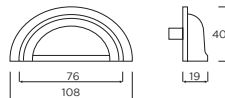

Code	HC	HL	PB
H1127.76.BR	76mm	108mm	5

Chrome p18

Hoxton Cup Handle

Code	HC	HL	PB
H1104.96.BR	96mm	120mm	1

Chrome p18, Industrial Matt Black p50, Aged Copper p60

Claremont D-Handle

Code	HC	HL	PB
H1103.160.BR	160mm	180mm	2