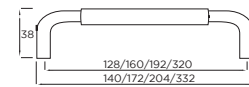

Code	HC	HL	PB
H851.192.SSCH	192mm	204mm	2
H852.320.SSCH	320mm	332mm	3
H849.128.SSCH	128mm	140mm	2
H850.160.SSCH	160mm	172mm	2

Kilby Bar Handle