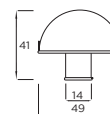

Code	HC	HL	PB
K643.49.PE	Central	49mm	3