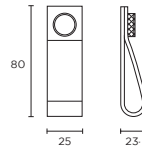

Code	HC	HL	PB
H1149.80.BKLE	Central	80mm	2

Jeaker Bow Handle
Brown leather