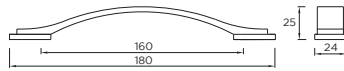

Code	HC	HL	PB
H524.160.CH	160mm	180mm	2

Stainless Steel p12