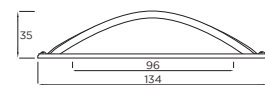

Code	HC	HL	PB
H546.96.PE	96mm	134mm	4