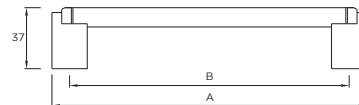

# STAINLESS STEEL

Middlenton Bar Handle  
18mmØ diameter

Code	HC	HL	PB
H707.128.SS	128mm	148mm	2
H708.160.SS	160mm	180mm	2
H709.224.SS	224mm	244mm	2

Thorne Bar Handle  
12mmØ diameter

Order code	Hole centre (B)	Length (A)	PB
H540.188.SS	168mm	188mm	2
H541.237.SS	217mm	237mm	2
H542.337.SS	317mm	337mm	2