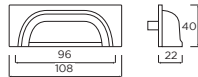

Code	HC	HL	PB
H1079.32.CH	32mm	100mm	5

Bright Nickel p25

Marton Cup Handle

Code	HC	HL	PB
H1116.96.CH	96mm	108mm	5

Hoxton Cup Handle

Code	HC	HL	PB
H1108.96.CH	96mm	120mm	2

Industrial Matt Black p50, Antique Bronze p55, Aged Copper p60