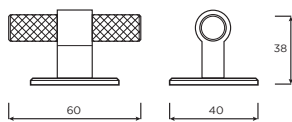

Code	HC	HL	PB
H1125.35B383SS	Central	60mm	3

Knurled T-Bar Handle with circular backplate