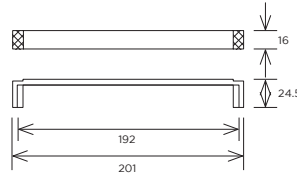

Matt Black p48, Satin Brass p61