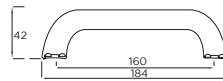

Code	HC	HL	PB
H465.160.PE	160mm	184mm	4

Flore Bow Handle

Code	HC	HL	PB
H1051.128.PE	128mm	168mm	4