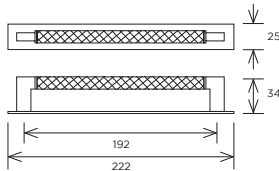

Didsbury D-Handle

Code	HC	HL	PB
H1140.192.MB	192mm	206mm	3

Stainless Steel p08, Antique Bronze p55,  
Aged Brass p63

NEW

Didsbury D-Handle

Code	HC	HL	PB
H1140.192491MB	192mm	222mm	3

Stainless Steel p08, Antique Bronze p55,  
Aged Brass p63