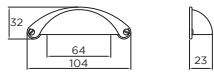

Bloomfield T-Bar Handle

Code	HC	HL	PB
H995.68.BS	Central	68mm	1

Chrome p20

Barton Cup Handle

Code	HC	HL	PB
H1092.64.BS	64mm	104mm	1

Chrome p18, Bright Copper p59

Leeming Bar Handle

Code	HC	HL	PB
H1002.160.BS	160mm	222mm	2