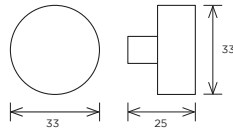

Matt Black p48, Bright Copper p59