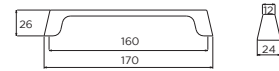

Code	HC	HL	PB
H1085.160.AC	160mm	170mm	2