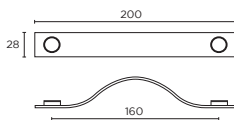

Code	HC	HL	PB
H1150.160.BWNLE	160mm	200mm	3

Jeaker Bow Handle
Black leather