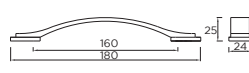

Code	HC	HL	PB
H523.160.SS	160mm	180mm	1

Chrome p22