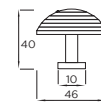

Backplate B487.40.PE | Price band 1

Heath Knob

Code	HC	HL	PB
K630.46.PE	Central	46mm	4

Copt Knob

Code	HC	HL	PB
K481.40.PE	Central	40mm	3

Hidcote Knob

Code	HC	HL	PB
K305.40.PE	Central	40mm	3

Hampshire Knob