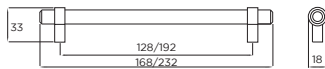

Code	HC	HL	PB
H882.160.BN	160mm	232mm	5

Chrome p20

Arlington Bar Handle

Code	HC	HL	PB
H503.128.BN	128mm	168mm	2
H504.192.BN	192mm	232mm	2

Stainless Steel p09, Black Satin p45

Harton Bow Handle

Code	HC	HL	PB
H1147.205.BN	160mm	205mm	2