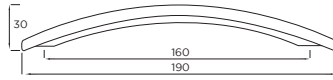

Code	HC	HL	PB
H1141.160.CH	160mm	210mm	2
H1141.288.CH	288mm	340mm	3
H1141.448.CH	488mm	500mm	4

Acklam Bow Handle

Code	HC	HL	PB
H556.160.CH	160mm	238mm	3

Stainless Steel p13

Witton Bow Handle

Code	HC	HL	PB
H418.160.CH	160mm	190mm	2