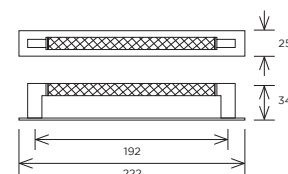

Stainless Steel p08, Matt Black p49, Aged Brass p63