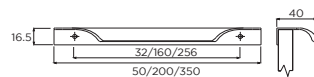

Code	HC	HL	PB
H1088.32.BS	32mm	50mm	1
H1088.160.BS	160mm	200mm	1
H1088.256.BS	256mm	350mm	2

Stainless Steel p06