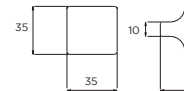

Code	HC	HL	PB
K557.35.SS	Central	35mm	1

Burnt Copper p60