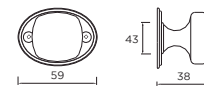

BLACK SATIN

Code	HC	HL	PB
K1110.33.BS	Central	33mm	1

Chrome p17, Bright Copper p59

Code	HC	HL	PB
K1000.35.BS	43	59mm	2

Chrome p17

Code	HC	HL	PB
K999.38.BS	43	59mm	2

Chrome p17

Code	HC	HL	PB
H1091.60.BS	Central	60mm	2

Chrome p20, Antique Bronze Effect p55

Code	HC	HL	PB
H1003.62.BS	Central	62mm	1

Stainless Steel p08, Nickel p25

Code	HC	HL	PB
H995.68.BS	Central	68mm	1

Chrome p20

Code	HC	HL	PB
H1092.64.BS	64mm	104mm	1

Chrome p18, Bright Copper p59

Code	HC	HL	PB
H1002.160.BS	160mm	222mm	2

Stainless Steel p09, Nickel p26

Code	HC	HL	PB
H994.160.BS	160mm	225mm	3

Chrome p20

Code	HC	HL	PB
H503.128.BS	128mm	168mm	2
H504.192.BS	192mm	232mm	2

Stainless Steel p09, Nickel p26

Code	HC	HL	PB
H109.188.BS	160mm	188mm	2
H110.237.BS	209mm	237mm	2

Stainless Steel p07, Chrome p20