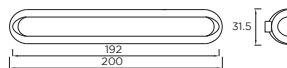

Code	HC	HL	PB
H837.192.SS	192mm	200mm	2