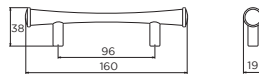

Code	HC	HL	PB
H1111.64.PE	64mm	87mm	3

Cromwell Cup Handle

Code	HC	HL	PB
H1112.64.PE	64mm	100mm	4

Skelton Bar Handle

Code	HC	HL	PB
H1142.128.PE	128mm	215mm	5

Berwick Bar Handle

Code	HC	HL	PB
H1063.96.PE	96mm	160mm	4