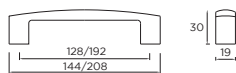

Code	HC	HL	PB
H1016.128.BS	128mm	144mm	2
H1017.192.BS	192mm	208mm	2

Stainless Steel p11, Chrome p21, Black Chrome p47, Bright Copper p59

**BEST SELLER**

Trent Bar Handle  
Chrome and black

Code	HC	HL	PB
H761.128.CHBR	128mm	140mm	2