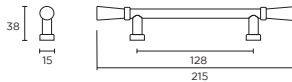

Code	HC	HL	PB
H1111.64.PE	64mm	87mm	3

Cromwell Cup Handle

Code	HC	HL	PB
H1112.64.PE	64mm	100mm	4

Skelton Bar Handle

Code	HC	HL	PB
H1142.128.PE	128mm	215mm	5

Berwick Bar Handle

Code	HC	HL	PB
H1063.96.PE	96mm	160mm	4