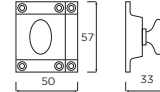

ANTIQUE BRONZE EFFECT

Code	HC	HL	PB
K1106.30.BR	Central	30mm	1

Industrial Matt Black p50

BEST SELLER

Code	HC	HL	PB
K1075.32.BR	Central	45mm	5

Chrome p17, Bright Nickel p25

Code	HC	HL	PB
H1117.50.BR	Multiple	50mm	5

Chrome p18

Code	HC	HL	PB
H1105.64.BR	64mm	95mm	1

Industrial Matt Black p50

BEST SELLER

Code	HC	HL	PB
H1127.76.BR	76mm	108mm	5

Chrome p18

Code	HC	HL	PB
H1104.96.BR	96mm	120mm	1

Chrome p18, Industrial Matt Black p50, Aged Copper p60

Code	HC	HL	PB
H1103.160.BR	160mm	180mm	2

Industrial Matt Black p50

Code	HC	HL	PB
H1091.60.BR	Central	60mm	2

Chrome p20, Black Satin p45

Code	HC	HL	PB
K1120.33.BR	Central	33mm	1

Stainless Steel p08, Matt Black p49, Aged Brass p63

NEW

Code	HC	HL	PB
K1120.33490BR	Central	42mm	2

Stainless Steel p08, Matt Black p49, Aged Brass p63

Code	HC	HL	PB
H1140.192.BR	192mm	206mm	3

Stainless Steel p08, Matt Black p49, Aged Brass p63

NEW

Code	HC	HL	PB
H1140.192491BR	192mm	222mm	3

Stainless Steel p08, Matt Black p49, Aged Brass p63