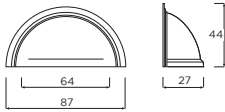

Code	HC	HL	PB
H1111.64.PE	64mm	87mm	3

Cromwell Cup Handle