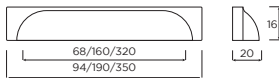

Yard Cup Handle

Code	HC	HL	PB
H1138.64.MW	64mm	94mm	1
H1138.160.MW	160mm	190mm	2
H1138.320.MW	320mm	350mm	3

Matt Black p48, Aged Brass p63

Hove D-Handle

Code	HC	HL	PB
H1130.160.MW	160mm	220mm	2
H1130.320.MW	320mm	380mm	2