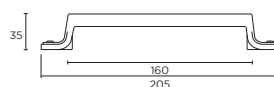

Canterbury D-Handle

Code	HC	HL	PB
H213.128.AB	128mm	147mm	2

Pewter Effect p35

Harton Cup Handle

Code	HC	HL	PB
H1146.105.AGB	64mm	105mm	2

Bright Nickel p25

Harton Bow Handle

Code	HC	HL	PB
H1147.205.AGB	160mm	205mm	2