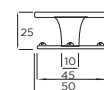

Code	HC	HL	PB
K628.50.PE	Central	50mm	3