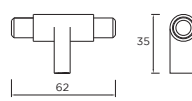

Code	HC	HL	PB
H1003.62.BN	Central	62mm	2

Stainless Steel p08, Black Satin p45