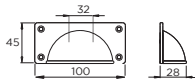

Code	HC	HL	PB
H1079.32.CH	32mm	100mm	5

Bright Nickel p25