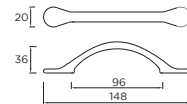

Code	HC	HL	PB
IRC3078	96mm	148mm	2

Wolsingham Drop Handle