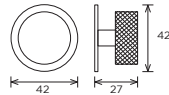

Code	HC	HL	PB
K1120.33490MB	Central	42mm	2

Stainless Steel p08, Antique Bronze p55,
Aged Brass p63