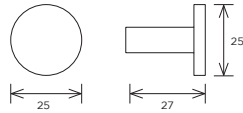

Matt Black p49

NEW