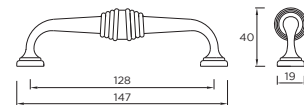

Canterbury D-Handle

Code	HC	HL	PB
H213.128.AB	128mm	147mm	2

Pewter Effect p35

Harton Cup Handle

Code	HC	HL	PB
H1146.105.AGB	64mm	105mm	2

Bright Nickel p25

Harton Bow Handle

Code	HC	HL	PB
H1147.205.AGB	160mm	205mm	2