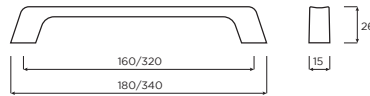

Code	HC	HL	PB
H1133.160.SS	160mm	180mm	2
H1133.320.SS	320mm	340mm	3

Matt Black p48, Bright Copper p59,
Brushed Brass p61