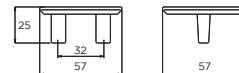

Code	HC	HL	PB
K1043.32.CH	32mm	57mm	4