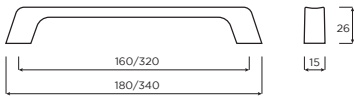

Matt Black p49

NEW

Lloyd Cup Handle

Code	HC	HL	PB
H1155.96.BHB	96mm	105mm	2

Matt Black p49

Hessay D-Handle

Code	HC	HL	PB
H1133.160.BHB	160mm	180mm	2
H1133.320.BHB	320mm	340mm	3

Stainless Steel p09, Matt Black p48,  
Bright Copper p59