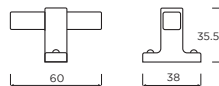

Code	HC	HL	PB
H1123.60.AGB	Central	60mm	3

Stainless Steel p08, Chrome p20