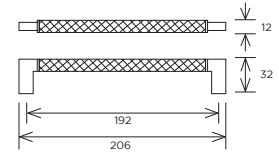

Matt Black p49, Antique Bronze p55,
Aged Brass p63

NEW