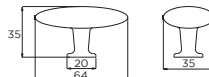

Code	HC	HL	PB
K265.33.CH	Central	32mm	1

Black Satin p45, Bright Copper p59

Scotton Knob

Code	HC	HL	PB
K875.37.CH	Central	39mm	4

Bright Nickel p25

Lythe Knob

Code	HC	HL	PB
K1068.64.CH	Central	64mm	2

Stainless Steel p05, Bright Copper p59