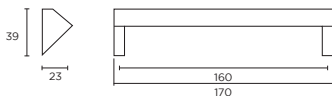

Code	HC	HL	PB
H1145.160.MW	160mm	170mm	2