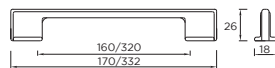

# CHROME

Trent Bar Handle

Code	HC	HL	PB
H758.192.CH	192mm	204mm	3

Black Satin p46

Potto D-Handle

Code	HC	HL	PB
H416.160.CH	160mm	170mm	2
H414.320.CH	320mm	332mm	3

Stainless Steel p11

Camden D-Handle