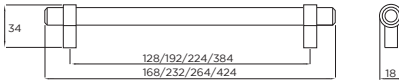

Code	HC	HL	PB
H503.128.SS	128mm	168mm	1
H504.192.SS	192mm	232mm	1
H505.224.SS	224mm	264mm	1
H506.384.SS	384mm	424mm	2