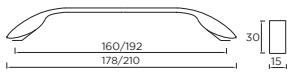

Seamer Bow Handle

Code	HC	HL	PB
H1012.160.CH	160mm	178mm	2
H1013.192.CH	192mm	210mm	2

Stainless Steel p13

Haxby Bow Handle

Code	HC	HL	PB
H1114.160.CH	160mm	192mm	2

Black Satin p46, Black Chrome p47

Kendall Bow Handle