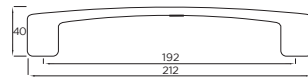

Stainless Steel p11, Black Satin 46, Black Chrome 47, Bright Copper 59

BEST SELLER