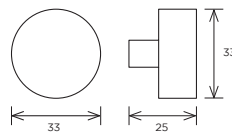

Code	HC	HL	PB
K1123.33.MB	Central	33mm	1

Bright Copper p59, Aged Brass p63