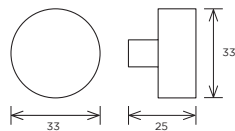

Moss D-Handle

Code	HC	HL	PB
H023.128.CO	128mm	144mm	2
H022.192.CO	192mm	208mm	3

Stainless Steel p11, Chrome p21, Black Satin p46, Black p47

NEW

Yard Knob

Code	HC	HL	PB
K1123.33.CO	Central	33mm	1

Matt Black p48, Aged Brass p63