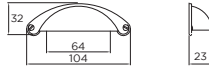

Code	HC	HL	PB
H1092.64.CH	64mm	104mm	1

Bright Copper p59, Black Satin p45

BEST SELLER