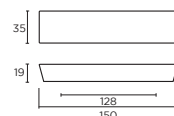

# CONCRETE EFFECT

Justice Knob

Code	HC	HL	PB
K1121.32.CT	Central	32mm	2

Justice Block Handle

Code	HC	HL	PB
H1151.128.CT	128mm	128mm	4

Alexandra T-Bar Handle

Code	HC	HL	PB
H1152.16.CT	16mm	94mm	2

Alexandra T-Bar Handle