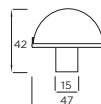

Code	HC	HL	PB
K489.47.PE	Central	47mm	3

Avon Knob