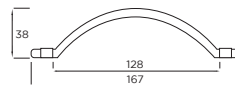

Devon Bow Handle

Code	HC	HL	PB
H465.160.PE	160mm	184mm	4

Flore Bow Handle

Code	HC	HL	PB
H1051.128.PE	128mm	168mm	4

Hampshire Bow Handle

Code	HC	HL	PB
H887.128.PE	128mm	182mm	4

Ensor Bow Handle

Code	HC	HL	PB
H307.128.PE	128mm	167mm	4