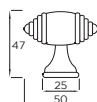

Code	HC	HL	PB
H219.50.AP	Central	50mm	2