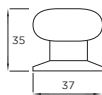

Code	HC	HL	PB
K375.35.Cl	Central	37mm	1