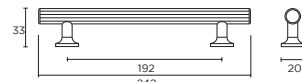

Stainless Steel p09, Bright Nickel p26