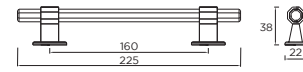

BLACK SATIN

Code	HC	HL	PB
K1110.33.BS	Central	33mm	1

Chrome p17, Bright Copper p59

Code	HC	HL	PB
K1000.35.BS	43	59mm	2

Chrome p17

Code	HC	HL	PB
K999.38.BS	43	59mm	2

Chrome p17

Code	HC	HL	PB
H1091.60.BS	Central	60mm	2

Chrome p20, Antique Bronze Effect p55

Code	HC	HL	PB
H1003.62.BS	Central	62mm	1

Stainless Steel p08, Nickel p25

Code	HC	HL	PB
H995.68.BS	Central	68mm	1

Chrome p20

Code	HC	HL	PB
H1092.64.BS	64mm	104mm	1

Chrome p18, Bright Copper p59

Code	HC	HL	PB
H1002.160.BS	160mm	222mm	2

Stainless Steel p09, Nickel p26

Code	HC	HL	PB
H994.160.BS	160mm	225mm	3

Chrome p20

Code	HC	HL	PB
H503.128.BS	128mm	168mm	2
H504.192.BS	192mm	232mm	2

Stainless Steel p09, Nickel p26

Code	HC	HL	PB
H109.188.BS	160mm	188mm	2
H110.237.BS	209mm	237mm	2

Stainless Steel p07, Chrome p20