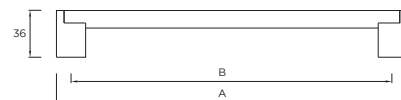

# STAINLESS STEEL

Middlenton Bar Handle  
18mmØ diameter

Code	HC	HL	PB
H707.128.SS	128mm	148mm	2
H708.160.SS	160mm	180mm	2
H709.224.SS	224mm	244mm	2

Thorne Bar Handle  
12mmØ diameter

Order code	Hole centre (B)	Length (A)	PB
H540.188.SS	168mm	188mm	2
H541.237.SS	217mm	237mm	2
H542.337.SS	317mm	337mm	2

Thorpe Bar Handle  
22mmØ diameter

Order code	Hole centre (B)	Length (A)	PB
H196.188.SS	159mm	188mm	3
H197.237.SS	208mm	237mm	3

Thorpe Bar Handle  
14mmØ diameter

Order code	Hole centre (B)	Length (A)	PB
H117.510.SS	482mm	510mm	3
H118.655.SS	627mm	655mm	3
H119.835.SS	807mm	835mm	3
H109.188.SS	160mm	188mm	1
H110.237.SS	209mm	237mm	1
H111.337.SS	309mm	337mm	2
H112.387.SS	359mm	387mm	2
H113.437.SS	409mm	437mm	2
H114.537.SS	509mm	537mm	2
H115.737.SS	709mm	737mm	2