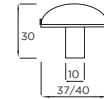

# PEWTER

Harbury Knob

Code	HC	HL	PB
K480.25.PE	Central	25mm	2

Ayton Knob

Code	HC	HL	PB
K478.44.PE	Central	44mm	2

Milveston Knob

Code	HC	HL	PB
K794.37.PE	Central	37mm	2
K795.40.PE	Central	40mm	3

Cleeve Knob