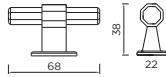

Kensington Knob

Code	HC	HL	PB
K1043.32.CH	32mm	57mm	4

Bloomfield T-Bar Handle

Code	HC	HL	PB
H995.68.CH	Central	68mm	2

Black Satin p45

Dartmouth T-Bar Handle

Code	HC	HL	PB
H1123.60.CH	Central	60mm	2

Stainless Steel p08, Aged Brass p62