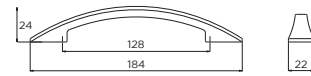

Code	HC	HL	PB
H1071.128.CH	128mm	184mm	1

Stainless Steel p13