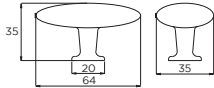

Code	HC	HL	PB
K1068.64.SS	Central	64mm	2

Chrome p17, Bright Copper p59

BEST SELLER