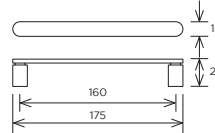

# BRUSHED & SATIN BRASS

NEW

Lloyd Knob

Code	HC	HL	PB
K1124.25.BHB	Central	25mm	1

Matt Black p49

NEW

Lloyd D-Handle

Code	HC	HL	PB
H1156.160.BHB	160mm	175mm	2