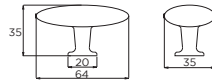

# BRIGHT COPPER

Barton Knob

Code	HC	HL	PB
K1110.33.CO	Central	33mm	1

Chrome p17, Black Satin p45

Lythe Knob

Code	HC	HL	PB
K1068.64.CO	Central	64mm	2

Stainless Steel p05, Chrome p17

Barton Cup Handle