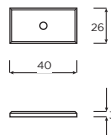

Code	HC	HL	PB
B385.40.MB	N/A	40mm	1
B385.40.SS	N/A	40mm	1
B385.40.AGB	N/A	40mm	1

Knurled Offset Rectangular Backplate
only compatible with knob