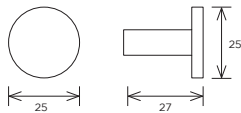

NEW

Lloyd Knob

Code	HC	HL	PB
K1124.25.MB	Central	25mm	1

Brushed Brass p61

NEW

Lloyd D-Handle

Code	HC	HL	PB
H1156.160.MB	160mm	175mm	2

Brushed Brass p61