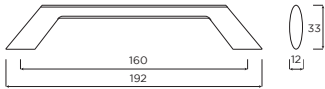

Code	HC	HL	PB
H1114.160.BC	160mm	192mm	2

Chrome p22, Black Satin p46