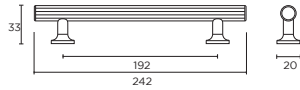

Code	HC	HL	PB
H1144.242.BN	192mm	242mm	3