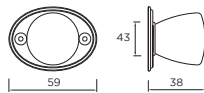

# BLACK SATIN

Barton Knob

Code	HC	HL	PB
K1110.33.BS	Central	33mm	1

Chrome p17, Bright Copper p59

Yeadon Knob

Code	HC	HL	PB
K1000.35.BS	43	59mm	2

Chrome p17

Yeadon Knob