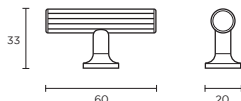

Code	HC	HL	PB
H1121.160.BN	160mm	198mm	3
H1121.320.BN	320mm	358mm	4

Chrome p18

Fenwick Cup Handle

Code	HC	HL	PB
H1122.160.BN	160mm	198mm	3
H1122.320.BN	320mm	358mm	4

Chrome p18

Strand T-Bar Handle

Code	HC	HL	PB
H1143.60.BN	Central	60mm	2