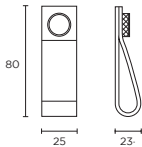

Code	HC	HL	PB
H1149.80.BWNLE	Central	80mm	2

Jeaker Loop Handle
Black leather