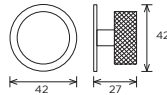

Code	HC	HL	PB
K1120.33490SS	Central	42mm	2

Matt Black p49, Antique Bronze p55,
Aged Brass p63