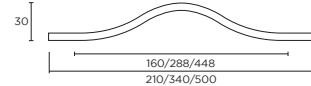

Code	HC	HL	PB
H1141.160.CH	160mm	210mm	2
H1141.288.CH	288mm	340mm	3
H1141.448.CH	488mm	500mm	4

Acklam Bow Handle