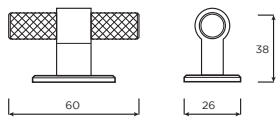

Code	HC	HL	PB
H1125.35B385SS	Central	60mm	3

Knurled T-Bar Handles with rectangular backplate