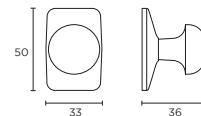

Code	HC	HL	PB
K1119.30.BN	Central	30mm	2