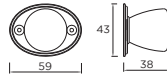

Code	HC	HL	PB
K1000.35.CH	43mm	59mm	2

Black Satin p45

BEST SELLER