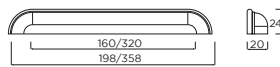

Code	HC	HL	PB
H1121.160.BN	160mm	198mm	3
H1121.320.BN	320mm	358mm	4

Chrome p18