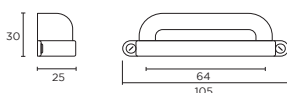

Canterbury D-Handle

Code	HC	HL	PB
H213.128.AB	128mm	147mm	2

Pewter Effect p35

Harton Cup Handle

Code	HC	HL	PB
H1146.105.AGB	64mm	105mm	2

Bright Nickel p25

Harton Bow Handle

Code	HC	HL	PB
H1147.205.AGB	160mm	205mm	2