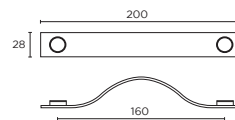

Code	HC	HL	PB
H1150.160.BKLE	160mm	200mm	3