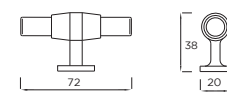

Code	HC	HL	PB
H884.72.BN	Central	72mm	5