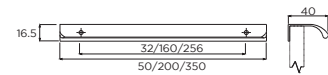

Black Satin p46

BEST SELLER