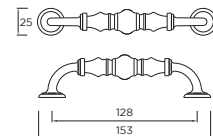

Code	HC	HL	PB
K371.35.ABB	Central	32mm	1

Holmes D-Handle

Code	HC	HL	PB
H368.128.PEGC	128mm	153mm	2

Milner D-Handle

Code	HC	HL	PB
H367.128.ABB	128mm	153mm	2