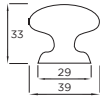

Code	HC	HL	PB
SP7/39	Central	39mm	1

Gates Knob