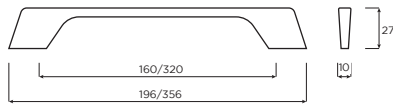

Code	HC	HL	PB
H1139.160.SS	160mm	196mm	2
H1139.320.SS	320mm	356mm	3

Matt Black p48, Matt White p52