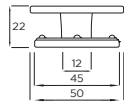

Code	HC	HL	PB
K627.45.PE	Central	45mm	4

Welton Knob