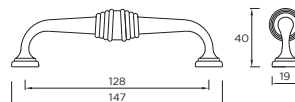

Leasowes T-Bar Handle

Code	HC	HL	PB
2432AP	Central	70mm	1

Canterbury T-Bar Handle

Code	HC	HL	PB
H219.50.AP	Central	50mm	2

Aged Brass p62

BEST SELLER

Canterbury D-Handle

Code	HC	HL	PB
H218.128.AP	128mm	147mm	2