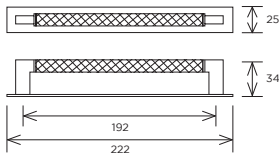

Matt Black p49, Antique Bronze p55,
Aged Brass p63