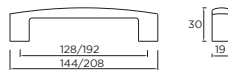

Stainless Steel p11, Chrome p21, Black Satin p46, Black p47

NEW