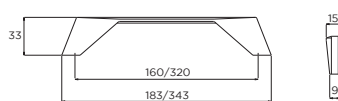

Hoxton D-Handle

Code	HC	HL	PB
H1085.160.SS	160mm	170mm	2

Chrome p21, Industrial Matt Black p50, Aged Copper p60

Askern D-Handle

Code	HC	HL	PB
H1113.160.SS	160mm	183mm	2
H1113.320.SS	320mm	343mm	3

Black Satin p46