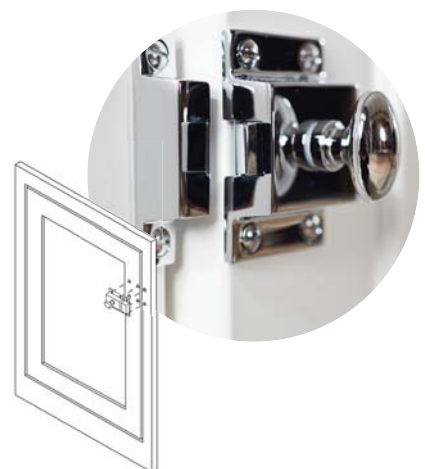

# HANDLE APPLICATION

We have identified handles that sit outside of the standard Front Face Mounted application. Look out for the Reverse Mounted and Multi Fixings symbol.

## FRONT FACE MOUNTED

Handle attached to the front of the door/drawer

## RM REVERSE MOUNTED

Handle attached to the back of the door/drawer