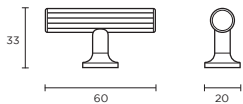

Stainless Steel p09, Bright Nickel p25