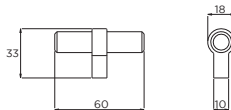

Code	HC	HL	PB
H503.60.SS	Central	60mm	1

Leeming T-Bar Handle