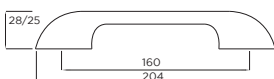

Keld D-Handle

Code	HC	HL	PB
H721.224.SS	224mm	232mm	2