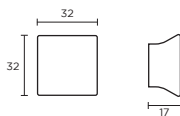

# CONCRETE EFFECT

Justice Knob

Code	HC	HL	PB
K1121.32.CT	Central	32mm	2

Justice Block Handle

Code	HC	HL	PB
H1151.128.CT	128mm	128mm	4

Alexandra T-Bar Handle

Code	HC	HL	PB
H1152.16.CT	16mm	94mm	2

Alexandra T-Bar Handle