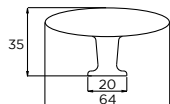

Lythe | Knob

- BRIGHT COPPER
- STAINLESS STEEL
- CHROME