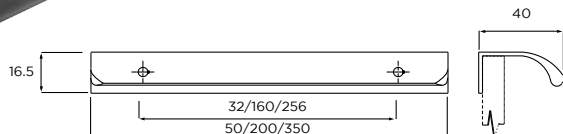

Marylebone | Trim Handle

MULTIPLE SIZES
AVAILABLE

SATIN
BLACK

STAINLESS
STEEL