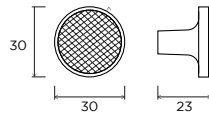

WORKSURFACE SHOWN:
STRATA QUARTZ - ARCTIC STORM

COLOUR SWATCH SHOWN:
CADET

Yarm

MATT
BLACK

CHROME

AGED
BRASS

Yarm Pull Handle

Yarm Knob