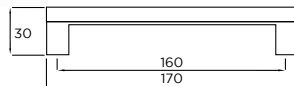

York | Cup Handle

MULTIPLE SIZES
AVAILABLE

CHROME

BRUSHED NICKEL

Short | D-Handle

BRUSHED STEEL & OAK

Tarn

MATT
BLACK