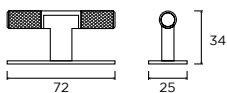

Didsbury Knob