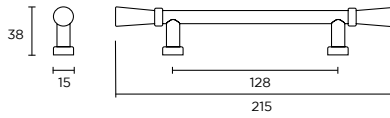

Skelton

Skelton T-Bar Handle