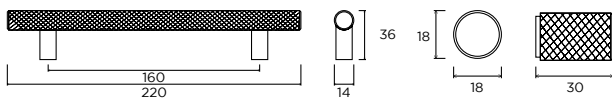

HANDLES SHOWN:
TARN COLLECTION

WORKSURFACE SHOWN:
STRATA QUARTZ - PIETRA AUBURN
STRATA QUARTZ - PIETRA ICY WHITE