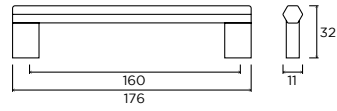

HANDLES SHOWN:
HEXHAM COLLECTION

WORKSURFACE SHOWN:
STRATA QUARTZ - STRATA ABSOLUTE MARBLED WHITE

COLOUR SWATCH SHOWN:
CADET

Hexham

Hexham Bar Handle

Hexham T-Bar Handle

Bloomfield

BLACK SATIN