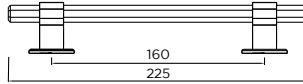

Bloomfield

BLACK SATIN

CHROME

Hove

MATT BLACK

STAINLESS STEEL

MULTIPLE SIZES
AVAILABLE

Marlow | Trim Handle

MULTIPLE SIZES
AVAILABLE