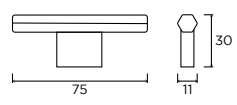

HANDLES SHOWN:
HEXHAM COLLECTION

WORKSURFACE SHOWN:
STRATA QUARTZ - STRATA ABSOLUTE MARBLED WHITE

COLOUR SWATCH SHOWN:
CADET

Hexham

Hexham Bar Handle

Hexham T-Bar Handle

Bloomfield

BLACK SATIN