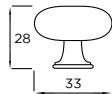

Malmo | Knob

- OAK
- WALNUT
- MATT WHITE
- MATT BLACK

Archer | Knob

MULTIPLE SIZES
AVAILABLE

- OAK
- SANDED OAK

Stivichall | Knob

- AGED BRASS
- RAW PEWTER

Reeth | Knob