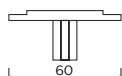

HANDLES SHOWN:
DUNSTON COLLECTION

DOORS SHOWN:
UNITY IN INDIGO BLUE