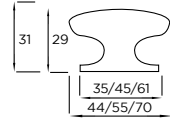

Malmo | Knob

- OAK
- WALNUT
- MATT WHITE
- MATT BLACK

Archer | Knob

MULTIPLE SIZES
AVAILABLE

- OAK
- SANDED OAK

Stivichall | Knob

- AGED BRASS
- RAW PEWTER

Reeth | Knob