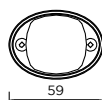

Yeadon

CHROME

BLACK
SATIN

Yeadon Square Knob

Yeadon Circle Knob

Yard

MULTIPLE SIZES
AVAILABLE

AGED
BRASS