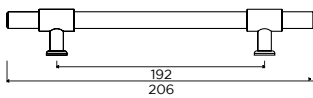

Gales Pull Handle

Gales T-Bar Handle

Gales Knob

HANDLES SHOWN:
GALES COLLECTION

WORKSURFACE SHOWN:
SILESTONE - ETERNAL MARQUINA

COLOUR SWATCH SHOWN:
OLIVE

Hampstead

WALNUT &
BRUSHED BRASS