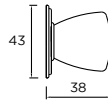

Yeadon

CHROME

BLACK
SATIN

Yeadon Square Knob

Yeadon Circle Knob

Yard

MULTIPLE SIZES
AVAILABLE

AGED
BRASS