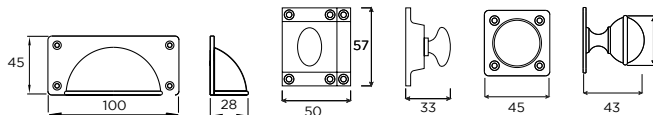

HANDLES SHOWN:
WELLINGTON COLLECTION

DOORS SHOWN:
1909 SHAKER IN STORM BLUE

Wellington

CHROME

POLISHED
NICKEL

ANTIQUE
BRONZE