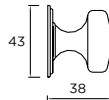

Yeadon

CHROME

BLACK
SATIN

Yeadon Square Knob

Yeadon Circle Knob

Yard

MULTIPLE SIZES
AVAILABLE

AGED
BRASS