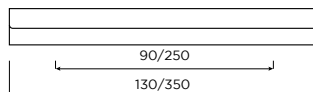

MULTIPLE SIZES
AVAILABLE

MATT
WHITE

MATT
BLACK

STAINLESS
STEEL

HANDLES SHOWN:
SOHO COLLECTION

WORKSURFACE SHOWN:
STRATA QUARTZ - NERA ASTRATTO

COLOUR SWATCH SHOWN:
REGENTS GREEN

HANDLES SHOWN:
YARM COLLECTION