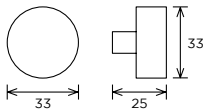

BRIGHT
COPPER

MATT
BLACK

Yard Bow Handle

Yard Cup Handle

Yard Knob

HANDLES SHOWN:
YARD COLLECTION

WORKSURFACE SHOWN:
HI MACS - PLATINUM GRANITE
SILESTONE - SNOWY IBIZA

COLOUR SWATCH SHOWN:
DOVE GREY