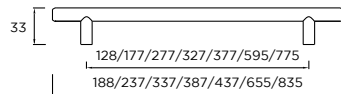

HANDLES SHOWN:
LLOYD COLLECTION

COLOR SWATCH SHOWN:
PORCELAIN, DUST GREY & WALNUT

Dalton | D Handle

MULTIPLE SIZES
AVAILABLE

Leven | Bar Handle

MULTIPLE SIZES
AVAILABLE

Potto | D-Handle

MULTIPLE SIZES
AVAILABLE