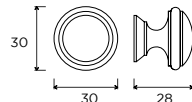

HANDLES SHOWN:
GALES COLLECTION

WORKSURFACE SHOWN:
STRATA QUARTZ - WHITE VENATO

DOORS SHOWN:
HUNTON IN CHARCOAL

Gales

SATIN
BRASS