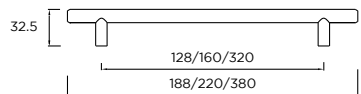

MULTIPLE SIZES AVAILABLE

STAINLESS STEEL

BRIGHT COPPER

MATT BLACK

BRUSHED BRASS

Eldon | Bar Handle

MULTIPLE SIZES AVAILABLE

ANTIQUÉ COPPER