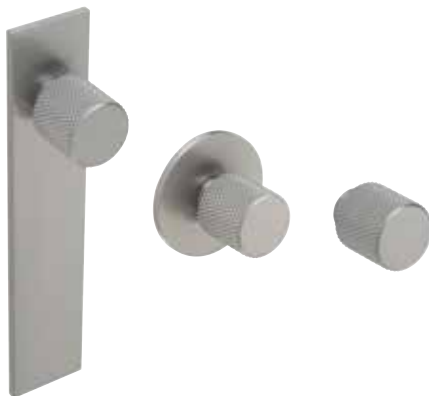

HANDLES SHOWN:
KNURLED COLLECTION

COLOUR SWATCH SHOWN:
WHITE, GRAPHITE & DRY ROSE

THE
REFINED
COLLECTION

Our most premium collection of all that features just ten impeccably designed handles for everything from kitchens cupboards to bedroom closets. Cast from brass and hand-finished to promise unwavering finesse, though our entire book of handles is about unique design, there's something about the Refined Collection that feels even more exclusive. Discover rich and tonal walnut meets diamond-etched brass in our Hampstead handles, consider Yeal's antique pewter for heritage scullery appeal or find flare in every sense of the word with the Skelton with its fluted finials...