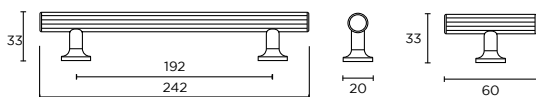

HANDLES SHOWN:
STRAND COLLECTION

DOORS SHOWN:
CHAPTER IN HARTFORTH BLUE