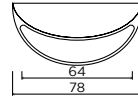

HANDLES SHOWN:
BELGRAVE COLLECTION

WORKSURFACE SHOWN:
SILESTONE - ETERNAL MARQUINA

COLOUR SWATCH SHOWN:
OLIVE

Darley | Cup Handle

BRUSHED BRASS

MATT BLACK

POLISHED CHROME

Hessay | D-Handle