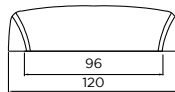

HANDLES SHOWN:
HOXTON CUP WITH WHEEL KNOB

WORKSURFACE SHOWN:
SILESTONE - ETERNAL SERENA SUEDE

DOORS SHOWN:
CLARENDON IN HARTFORTH BLUE

Hoxton