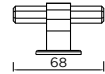

Bloomfield

BLACK SATIN

CHROME

Hove

MATT BLACK

STAINLESS STEEL

MULTIPLE SIZES
AVAILABLE

Marlow | Trim Handle

MULTIPLE SIZES
AVAILABLE