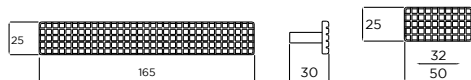

Holmes D-Handle

Holmes Knob

Chelsea

ANTIQUE
NICKEL

Chelsea D-Handle

Chealsea Knob

HANDLES SHOWN:
CANTERBURY COLLECTION

WORKSURFACE SHOWN:
STRATA GRANITE - BLACK COSMIC