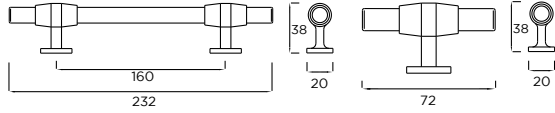

COLOUR SWATCH SHOWN:
GEORGIAN RED

Bedford

Bedford Bar Handle

Bedford T-Bar Handle

Yeal

Yeal Pull Handle

Yeal Cup Handle

Yeal Knob