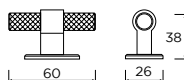

Knurled | T-Bar

MATT
BLACK

AGED
BRASS

STAINLESS
STEEL

Knurled | Knob

MATT
BLACK

AGED
BRASS

STAINLESS
STEEL