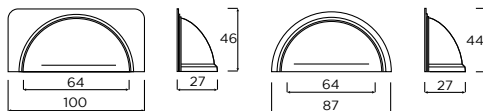

Chatsworth | Knob

BRIGHT NICKEL

RAW PEWTER

CHROME

Cromwell

RAW PEWTER

Hampshire

ANTIQUÉ PEWTER