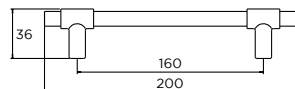

Bedford

Yeal

Scotton | Knob

Leigh | Bar Handle