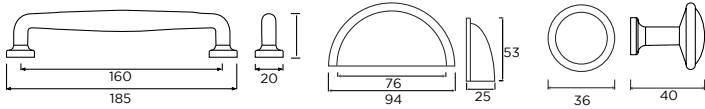

COLOUR SWATCH SHOWN:
GEORGIAN RED

Bedford

Bedford Bar Handle

Bedford T-Bar Handle

Yeal

Yeal Pull Handle

Yeal Cup Handle

Yeal Knob