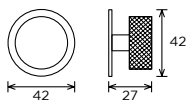

Didsbury

MULTIPLE SIZES
AVAILABLE

AGED
BRASS

ANTIQU
BRONZE

MATT
BLACK

STAINLESS
STEEL