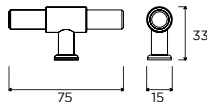

HANDLES SHOWN:
GALES COLLECTION

WORKSURFACE SHOWN:
STRATA QUARTZ - WHITE VENATO

DOORS SHOWN:
HUNTON IN CHARCOAL

Gales

SATIN
BRASS