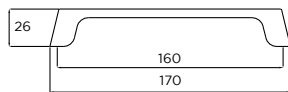

HANDLES SHOWN:
HOXTON CUP WITH WHEEL KNOB

WORKSURFACE SHOWN:
SILESTONE - ETERNAL SERENA SUEDE

DOORS SHOWN:
CLARENDON IN HARTFORTH BLUE

Hoxton

Hoxton D-Handle

Hoxton Cup Handle

HANDLES SHOWN:
HOXTON COLLECTION