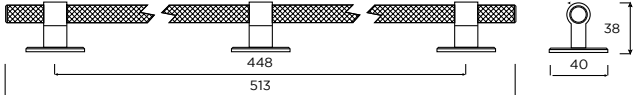

Knurled | Bar Handle

MATT
BLACK

AGED
BRASS

STAINLESS
STEEL

Knurled | Large Bar Handle

- MATT BLACK
- AGED BRASS
- STAINLESS STEEL

HANDLES SHOWN:
KNURLED COLLECTION

DOORS SHOWN:
1909 SLAB IN GRAPHITE