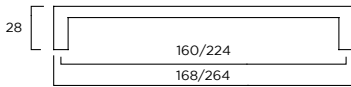

Yard Cup Handle