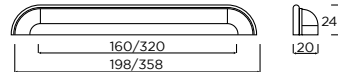

York | Cup Handle

MULTIPLE SIZES
AVAILABLE

CHROME

BRUSHED NICKEL

Short | D-Handle

BRUSHED STEEL & OAK

Tarn

MATT
BLACK