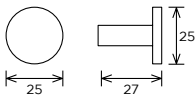

HANDLES SHOWN:
LLOYD COLLECTION

COLOR SWATCH SHOWN:
PORCELAIN, DUST GREY & WALNUT

Dalton | D Handle

MULTIPLE SIZES
AVAILABLE

Leven | Bar Handle

MULTIPLE SIZES
AVAILABLE

Potto | D-Handle

MULTIPLE SIZES
AVAILABLE