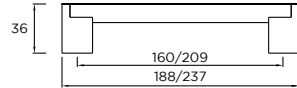

Didsbury Knob

HANDLES SHOWN:
DIDSBURY COLLECTION

COLOUR SWATCH SHOWN:
REGENTS GREEN

Thorpe | D-Handle

MULTIPLE SIZES
AVAILABLE

BLACK SATIN

CHROME

STAINLESS STEEL