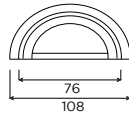

HANDLES SHOWN:
COLLINGWOOD COLLECTION

DOORS SHOWN:
1909 SHAKER IN STORM BLUE