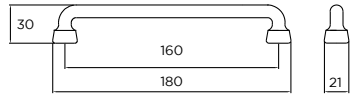

HANDLES SHOWN:
CLAREMONT COLLECTION

WORKSURFACE SHOWN:
STRATA - PIETRA AUBURN
STRATA QUARTZ - KEMBLE CONCRETE

COLOUR SWATCH SHOWN:
DOVE GREY

Claremont

ANTIQUE
BRONZE

SMOOTH
MATT BLACK

INDUSTRIAL
MATT BLACK

Claremont D-Handle