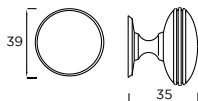

Scotton | Knob