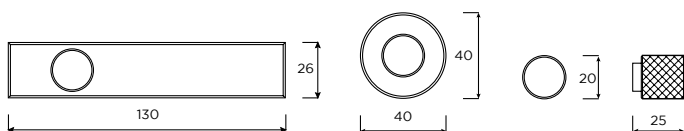

HANDLES SHOWN:
KNURLED COLLECTION

DOORS SHOWN:
1909 SLAB IN COPSE GREEN

HANDLES SHOWN:
KNURLED COLLECTION

DOORS SHOWN:
1909 SLAB IN CADET

Knurled | Knob

MATT
BLACK

AGED
BRASS

STAINLESS
STEEL