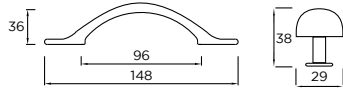

WORKSURFACE SHOWN:
STRATA QUARTZ - ROSA ASTRATTO

COLOUR SWATCH SHOWN:
PIMENTO & PORCELAIN

Brandon

ANTIQUE
CAST
IRON

Brandon Bow Handle

Brandon Knob

Holmes

CERAMIC
CRACKLE
IVORY