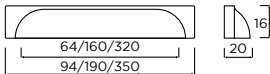

BRIGHT
COPPER

MATT
BLACK

Yard Bow Handle

Yard Cup Handle

Yard Knob

HANDLES SHOWN:
YARD COLLECTION

WORKSURFACE SHOWN:
HI MACS - PLATINUM GRANITE
SILESTONE - SNOWY IBIZA

COLOUR SWATCH SHOWN:
DOVE GREY