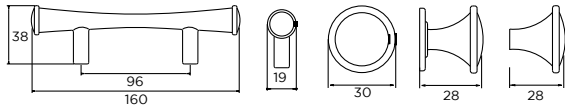

HANDLES SHOWN:
BERWICK COLLECTION

COLOUR SWATCH SHOWN:
DOVE GREY