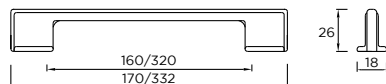

HANDLES SHOWN:
LLOYD COLLECTION

COLOR SWATCH SHOWN:
PORCELAIN, DUST GREY & WALNUT

Dalton | D Handle

MULTIPLE SIZES
AVAILABLE

Leven | Bar Handle

MULTIPLE SIZES
AVAILABLE

Potto | D-Handle

MULTIPLE SIZES
AVAILABLE