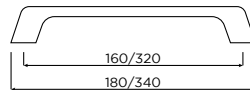

MULTIPLE SIZES AVAILABLE

STAINLESS STEEL

BRIGHT COPPER

MATT BLACK

BRUSHED BRASS

Eldon | Bar Handle

MULTIPLE SIZES AVAILABLE

ANTIQUÉ COPPER