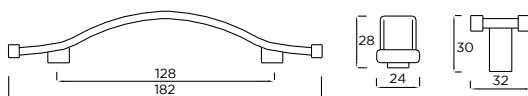

Hampshire

ANTIQUÉ PEWTER

Hampshire Bow Handle

Hampshire T-Bar Handle

HANDLES SHOWN:
LINTON COLLECTION

WORKSURFACE SHOWN:
STRATA QUARTZ - WHITE VENATO

DOOR SHOWN:
MILBOURNE IN HARTFORTH BLUE

Linton