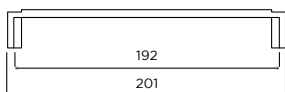

HANDLES SHOWN:
DUNSTON COLLECTION

DOORS SHOWN:
UNITY IN INDIGO BLUE