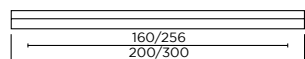

MULTIPLE SIZES
AVAILABLE

Marlow | Trim Handle

MULTIPLE SIZES
AVAILABLE

BRUSHED BRASS

Strand

AGED
BRASS

BRIGHT
NICKEL

STAINLESS
STEEL