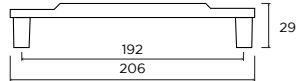

WORKSURFACE SHOWN:
STRATA QUARTZ - ARCTIC STORM

COLOUR SWATCH SHOWN:
CADET

Yarm

MATT
BLACK

CHROME

AGED
BRASS

Yarm Pull Handle

Yarm Knob