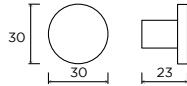

Malmo | Knob

- OAK
- WALNUT
- MATT WHITE
- MATT BLACK