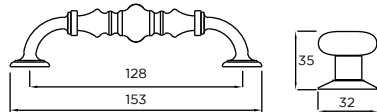

Brandon

ANTIQUE
CAST
IRON

Holmes

CERAMIC
CRACKLE
IVORY

Chelsea

ANTIQUE
NICKEL