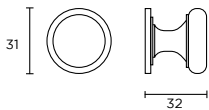

Harton

BRIGHT
NICKLE

AGED
BRASS