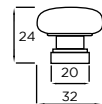

Malmo | Knob

- OAK
- WALNUT
- MATT WHITE
- MATT BLACK

Archer | Knob

MULTIPLE SIZES
AVAILABLE

- OAK
- SANDED OAK

Stivichall | Knob

- AGED BRASS
- RAW PEWTER

Reeth | Knob

CHROME

Lythe | Knob

- BRIGHT COPPER
- STAINLESS STEEL
- CHROME

Wath | Knob

POLISHED CHROME