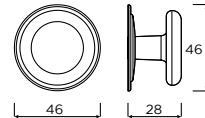

Reeth | Knob

CHROME