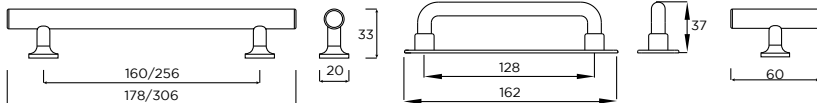

MULTIPLE SIZES
AVAILABLE

Linton Bar Handle

Linton T-bar Handle

Linton T-bar Handle

HANDLES SHOWN:
LINTON COLLECTION

WORKSURFACE SHOWN:
STRATA QUARTZ - STRATA ABSOLUTE MARBLED WHITE

COLOUR SWATCH SHOWN:
INKWELL